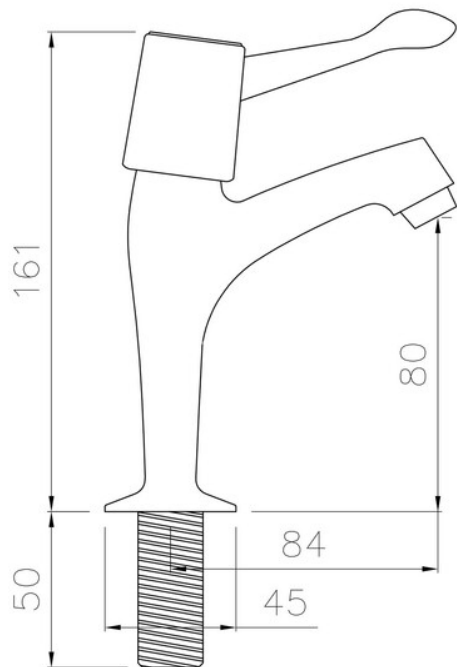

Technical Drawing

Date of download: December 19, 2023

AGA Rangemaster continuously seeks improvements in specification, design and production of products and thus, alterations take place periodically. Whilst every effort is made to produce up to date resources, the information included here is intended as a guide. Always refer to the installation instructions when fitting, installation work should be completed by a professional tradesman.